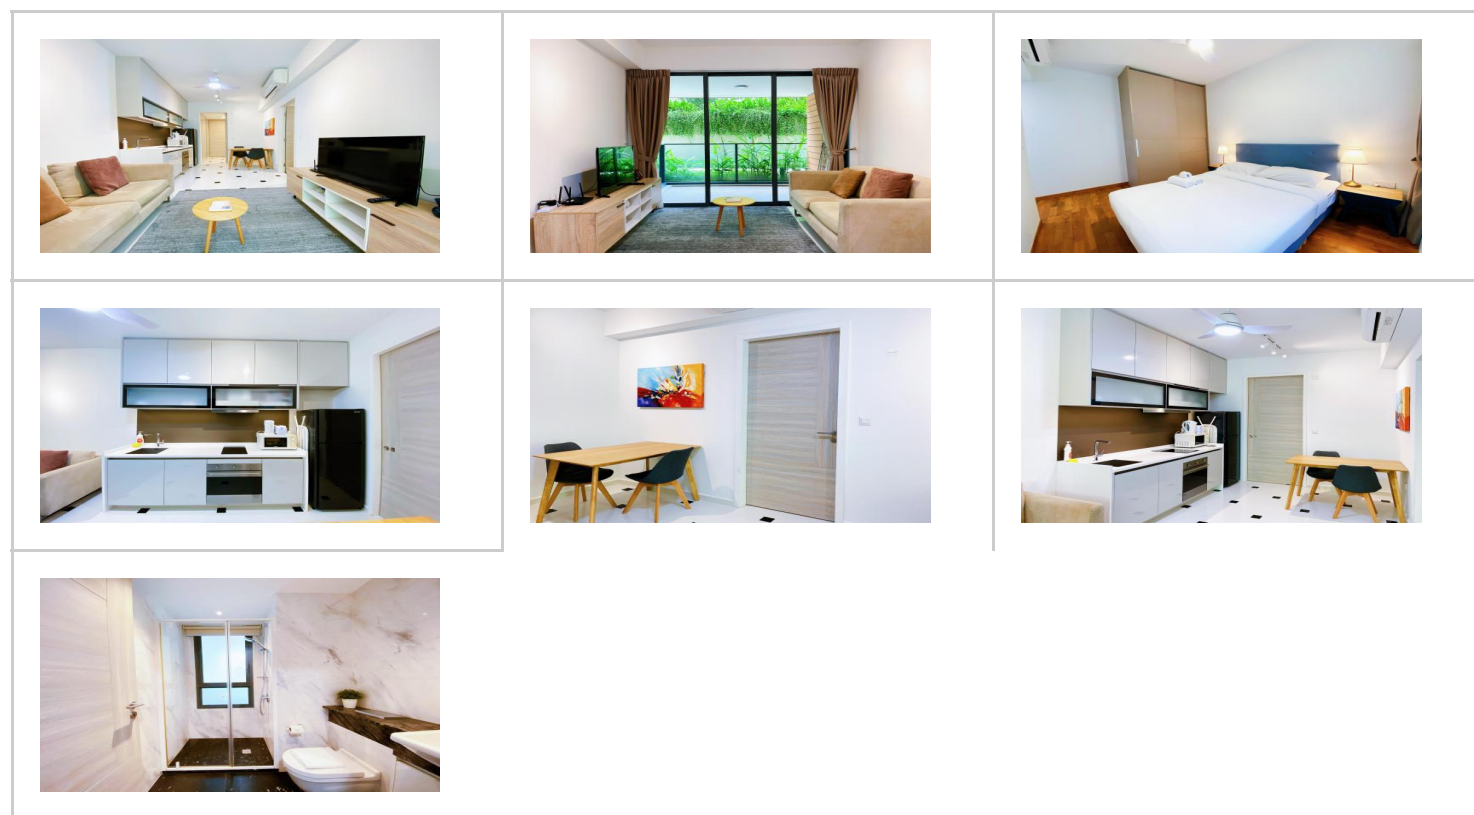

Mount Sophia, Sophia Hills, Singapore - For rent

11 Mount Sophia, Singapore 228461

\$3,100.00

SOPHIA HILLS

Bedrooms	1
Bathrooms	1
Floor Size	506.00 sqft
PSF	6
Property Type	Apartment / Condo

Photos

Map

Image not found
<https://maps.googleapis.com/maps/api/staticmap?center=1.3012688,103.846872&zoom=14&size=500x250>